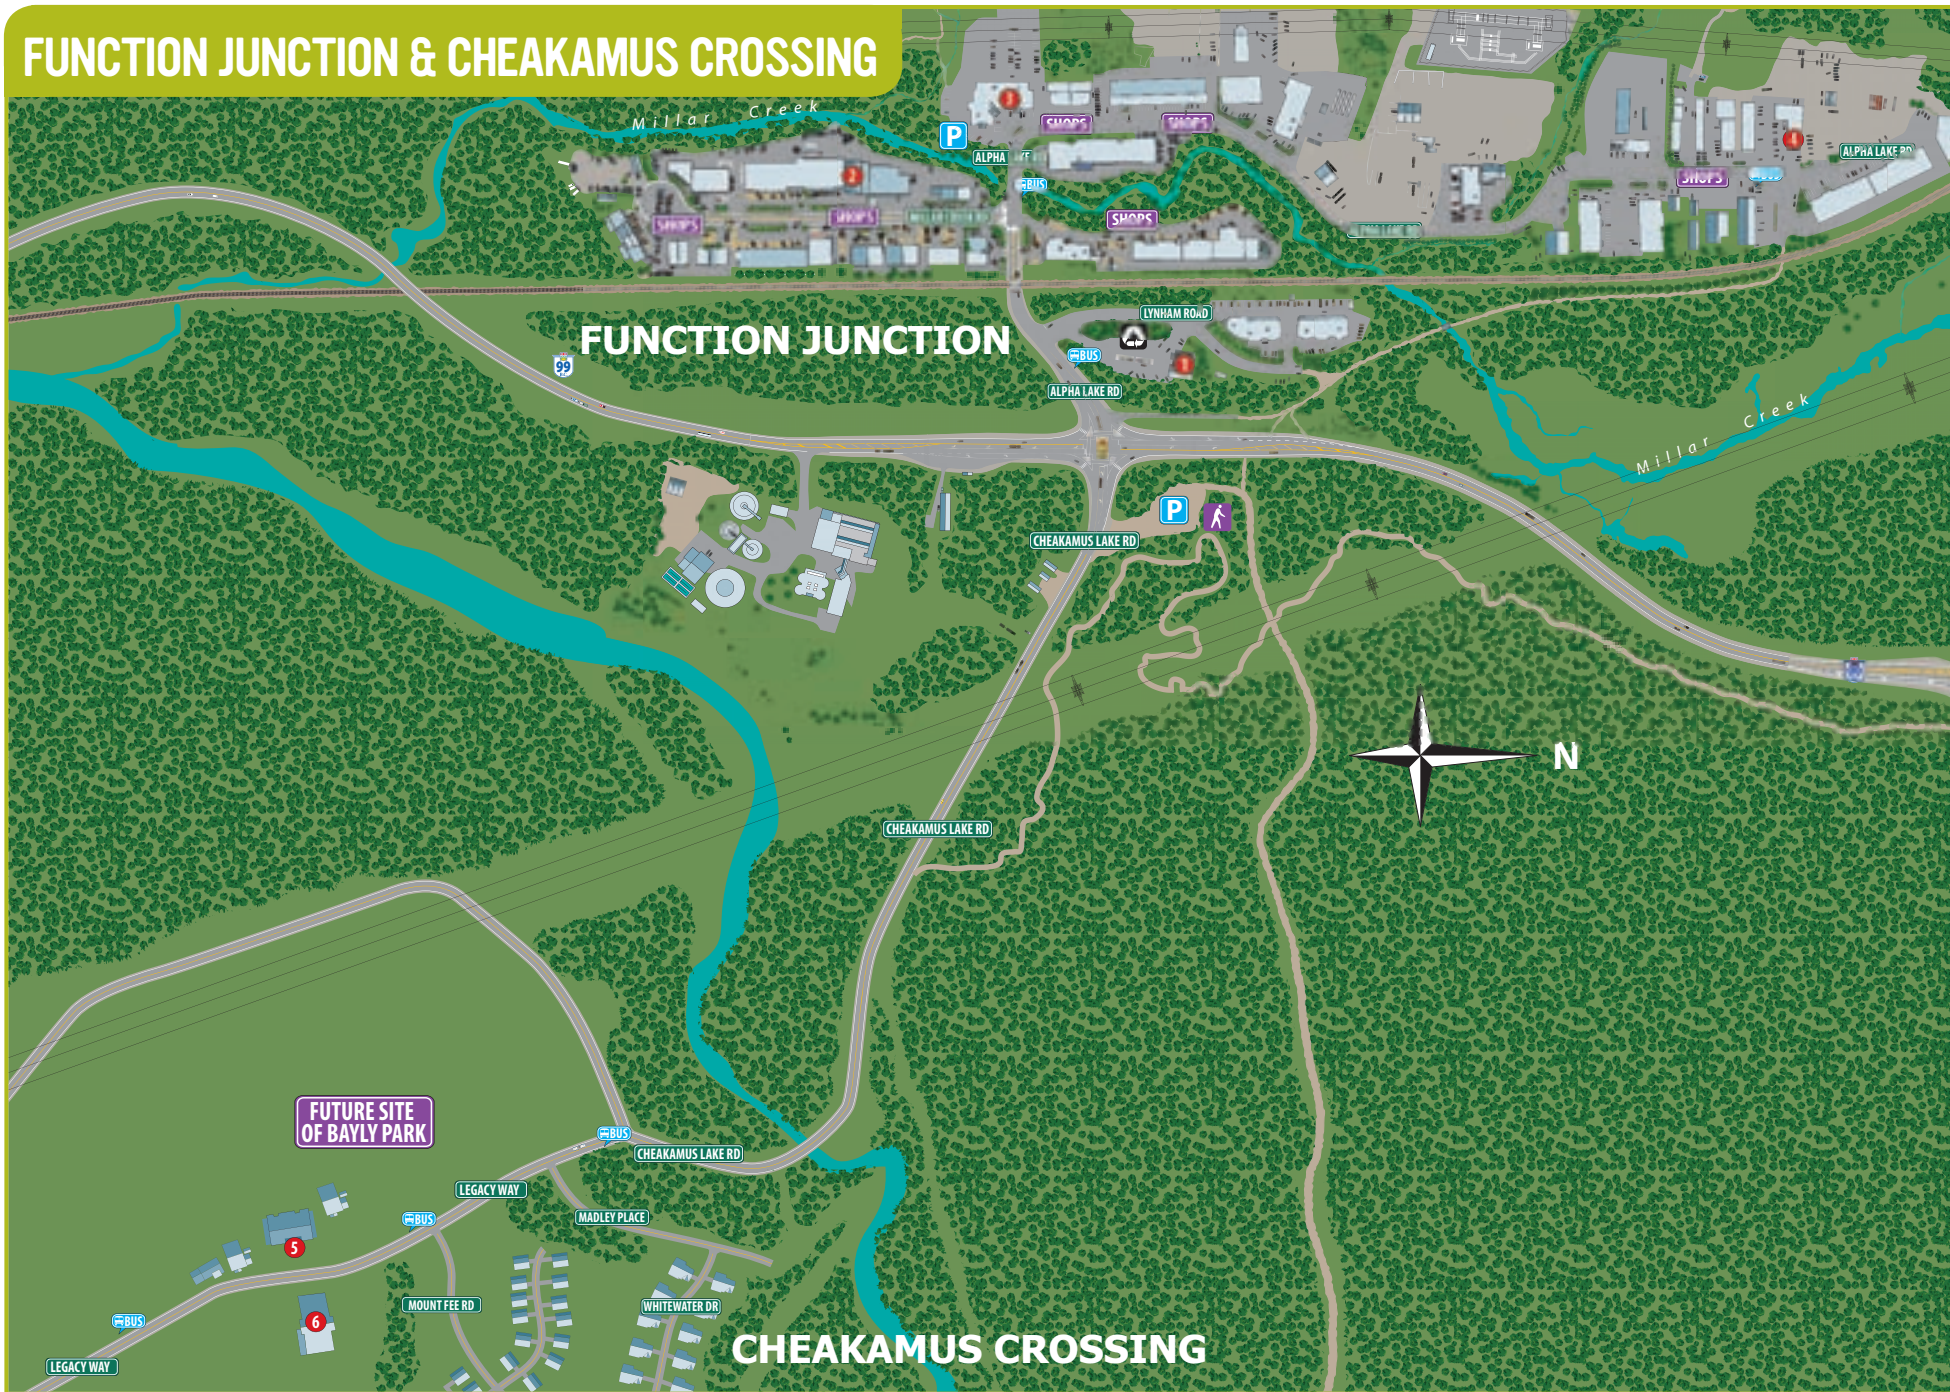

FUNCTION JUNCTION & CHEAKAMUS CROSSING, WHISTLER BENCHLANDS, CREEKSIDE

FUNCTION JUNCTION & CHEAKAMUS CROSSING