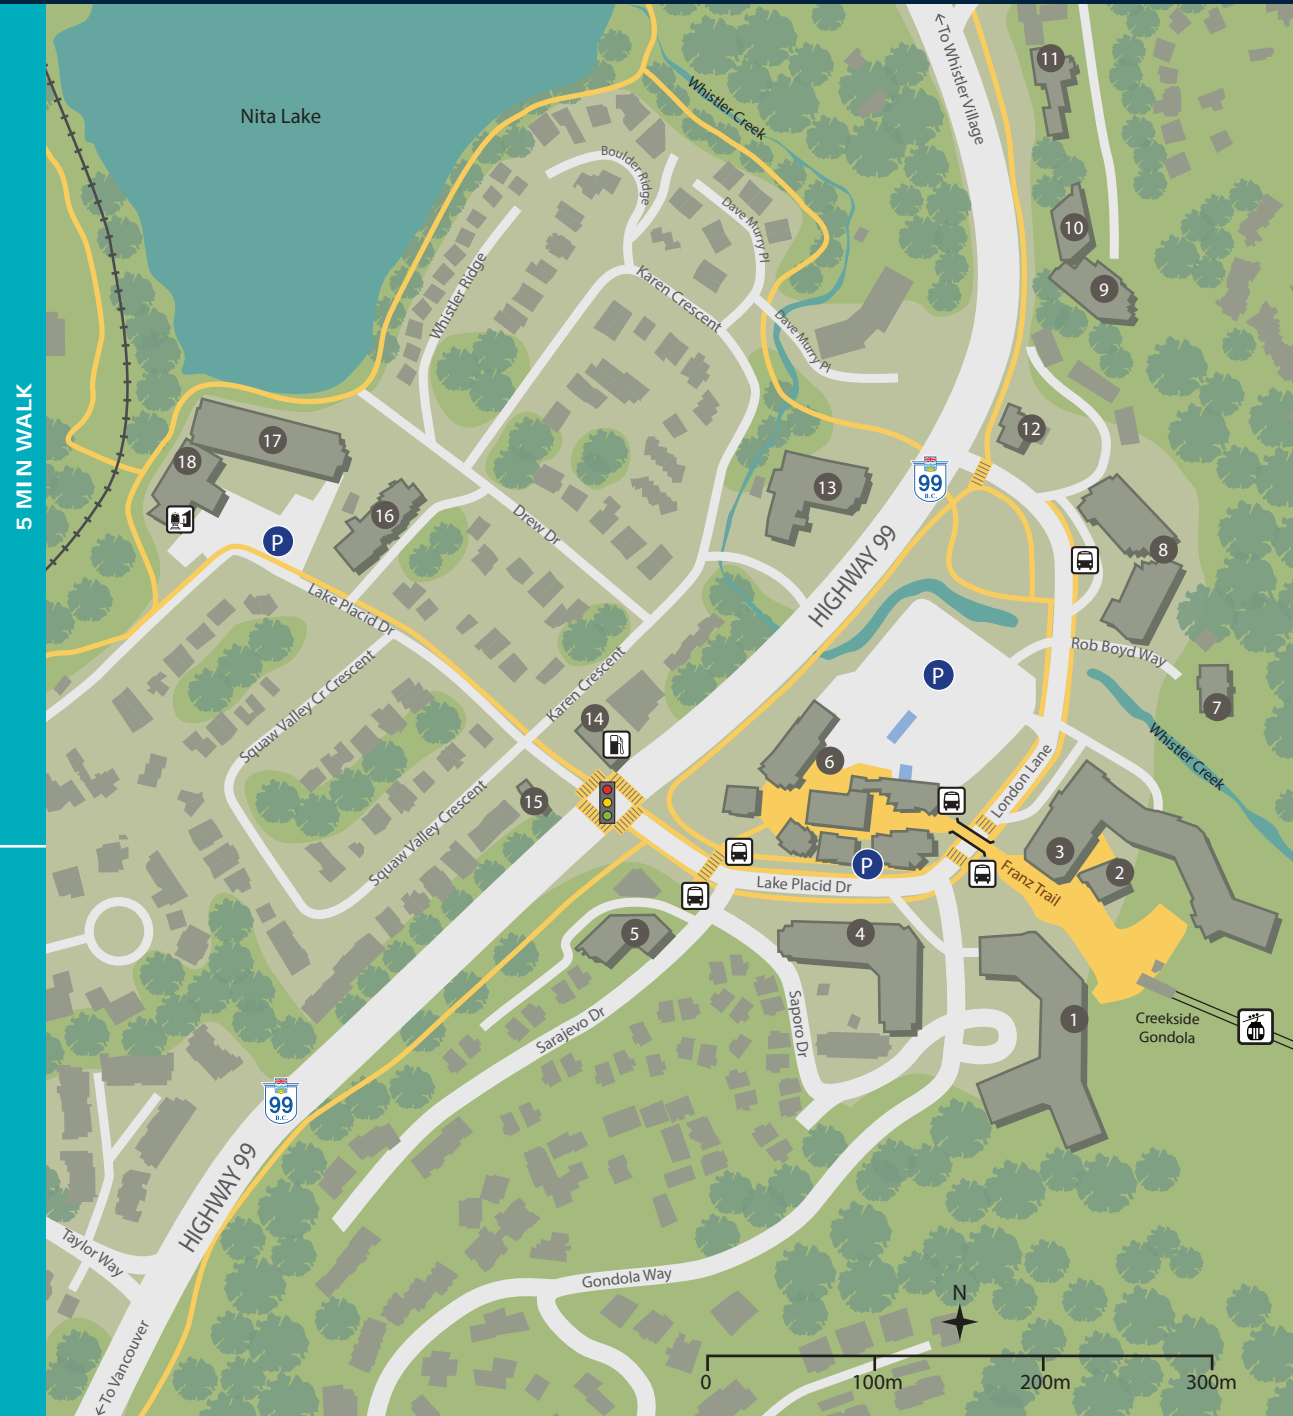

WHISTLER CREEKSIDE