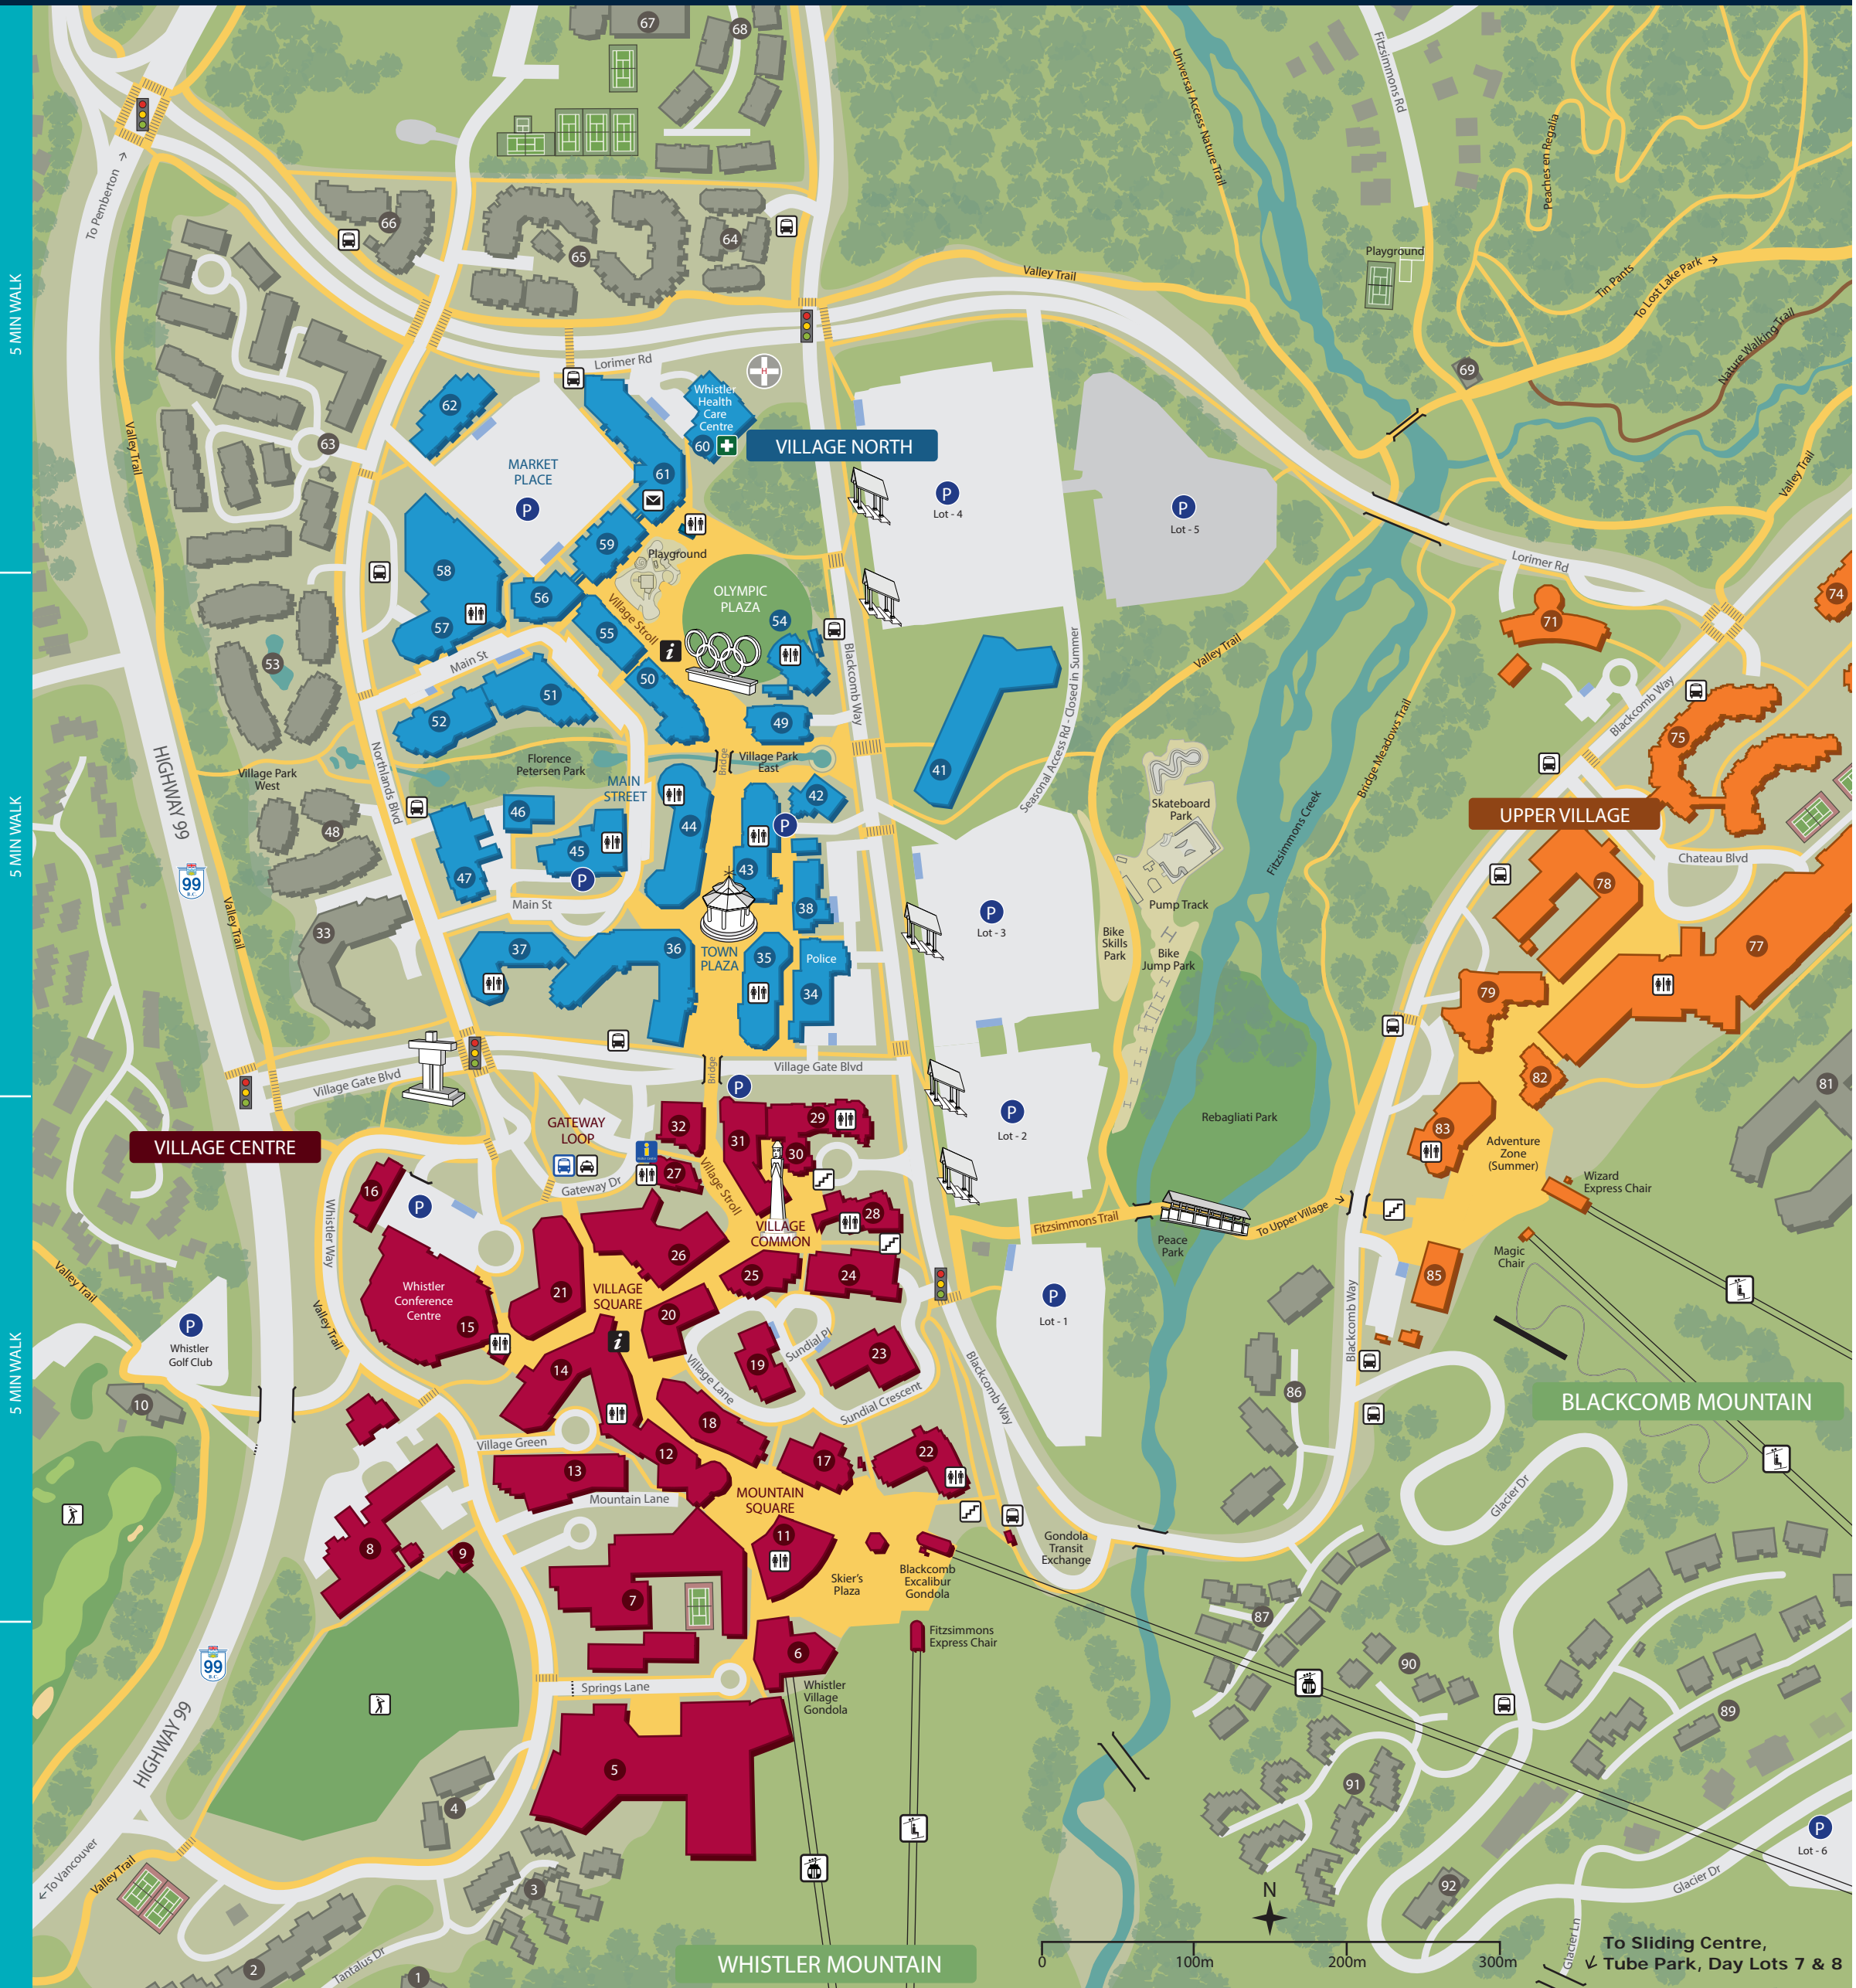

## LEGEND

- Village North/ Neighbourhoods
  - Main Street
  - Market Place
  - Olympic Plaza
  - Town Plaza
- Village Centre/ Neighbourhoods
  - Conference Centre
  - Gateway Loop
  - Mountain Square
  - Skier's Plaza
  - Village Common
  - Village Square
- Upper Village
- P Parking Area
- ♿ Accessible Parking
- Pedestrian Path
- + Emergency Services
- + Public Restrooms
- i Visitor Centre
- i Village Host
- ↑ Stairway
- b Vancouver Bus Stop
- b Bus Stop
- t Taxi
- g Golf Course
- g Gondola
- c Chairlift
- o Post Office

# WHISTLER CREEKSIDE