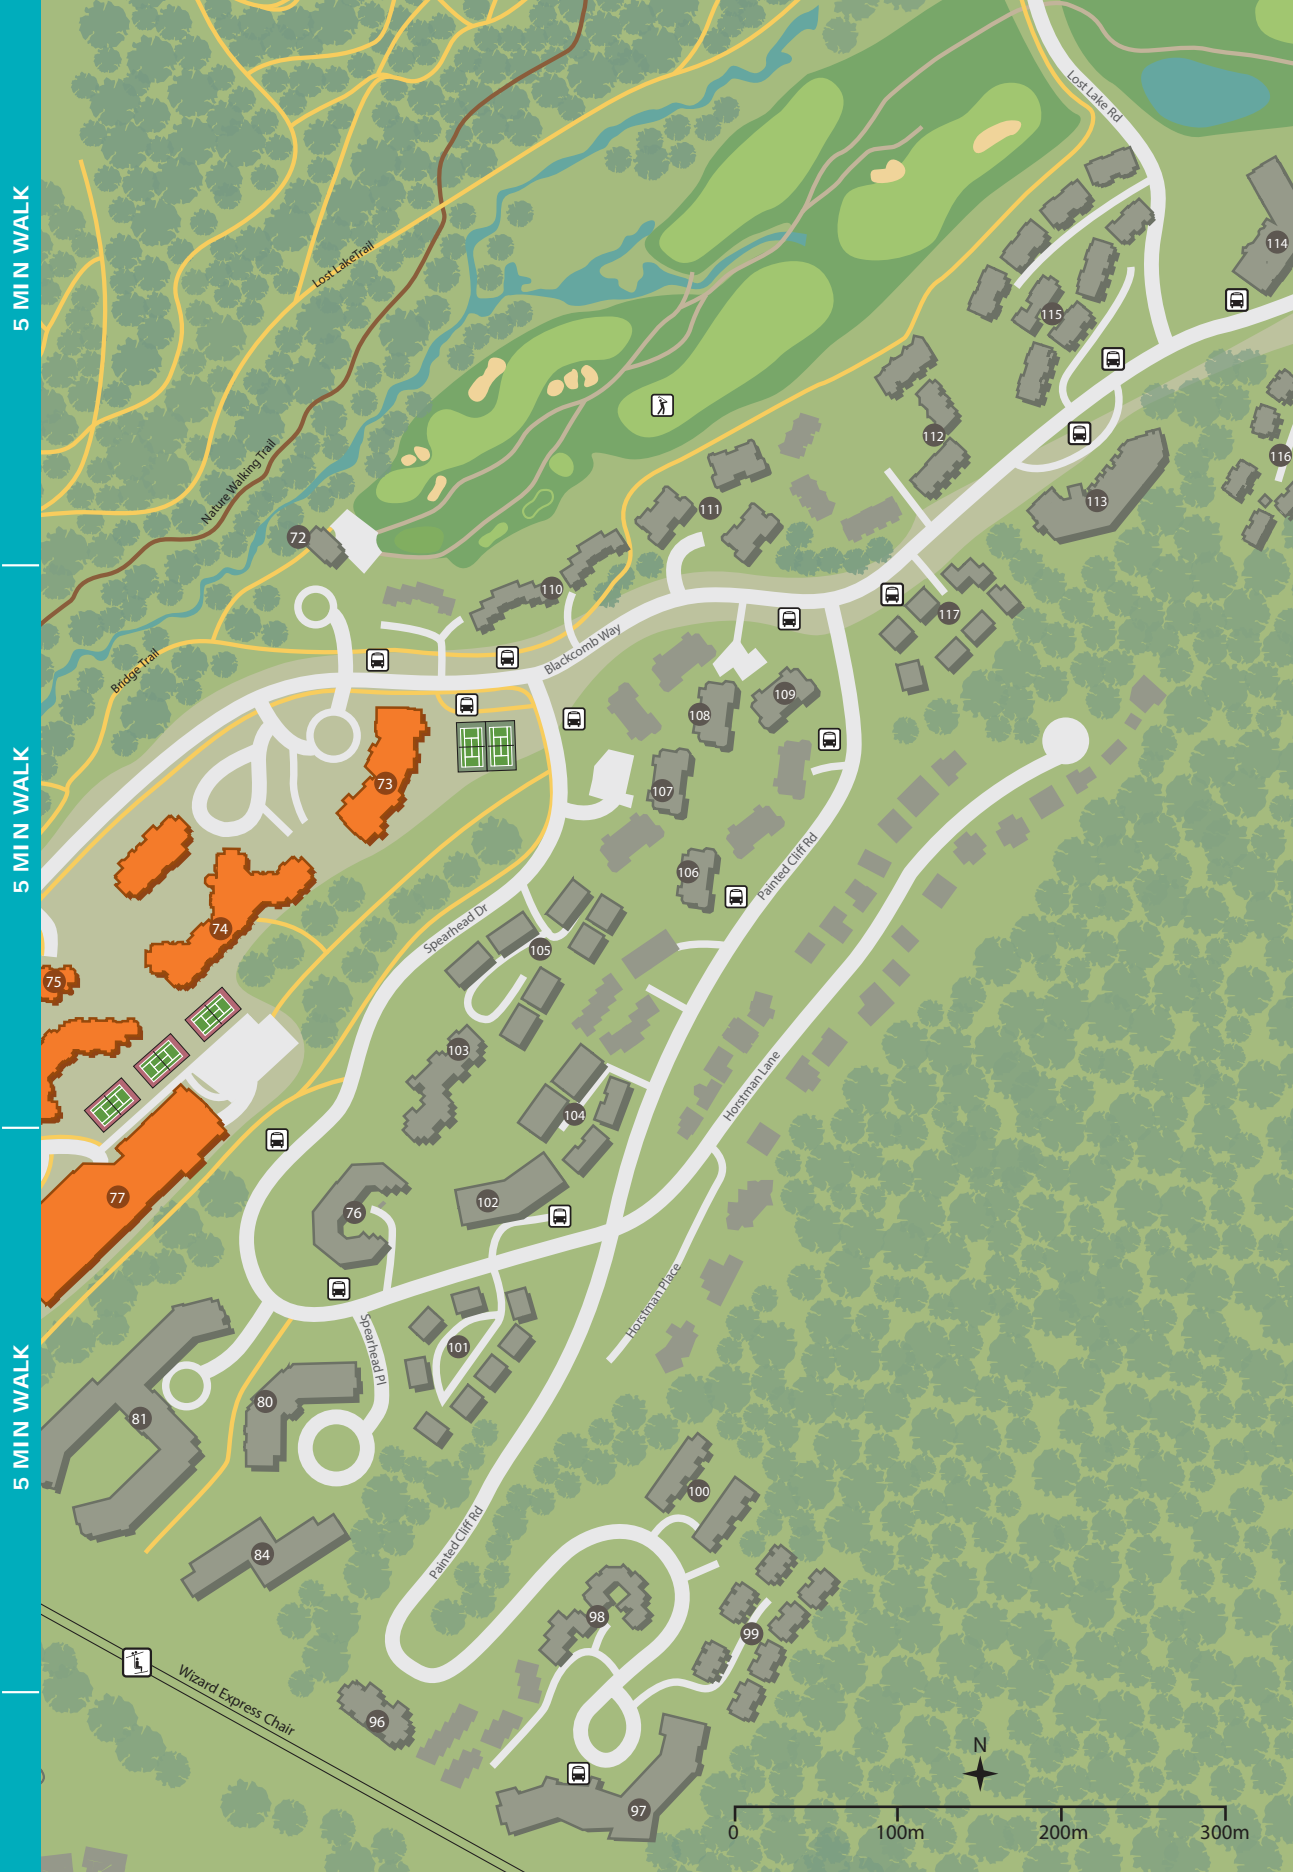

BLACKCOMB BENCHLANDS